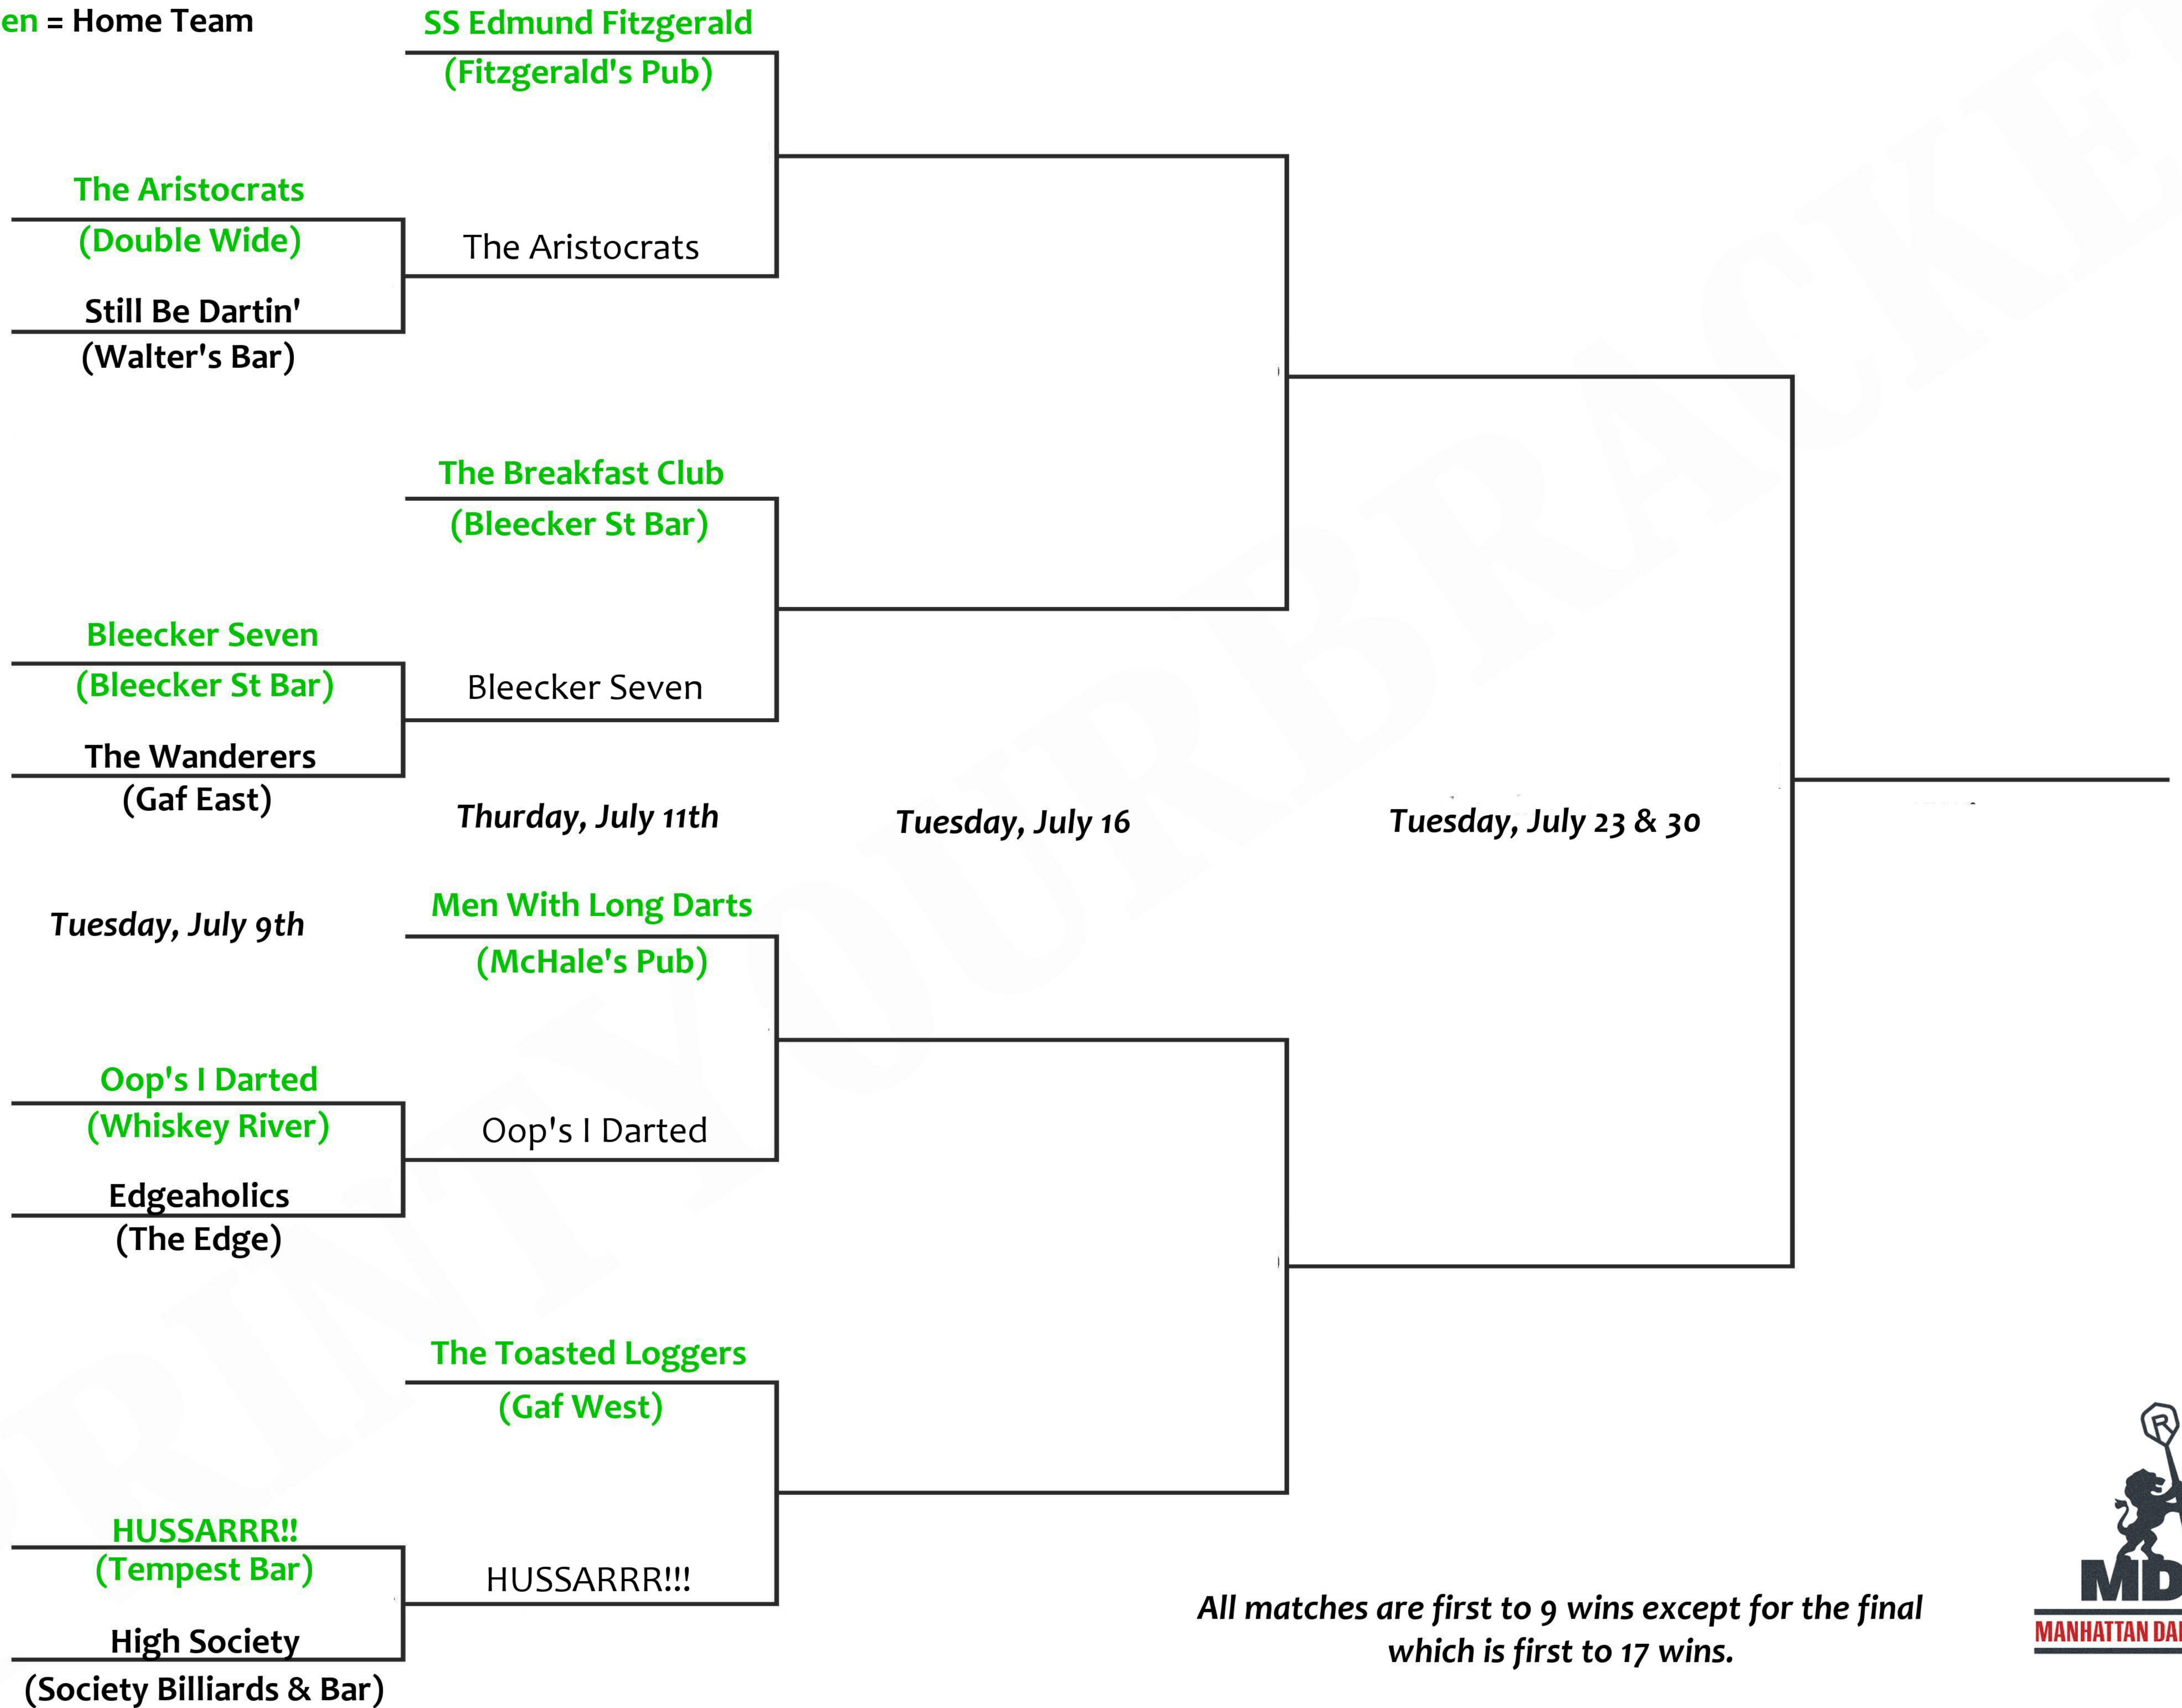

MANHATTAN DART LEAGUE TUESDAY PLAYOFFS C DIVISION - SPRING '13

Green = Home Team

All matches are first to 9 wins except for the final which is first to 17 wins.